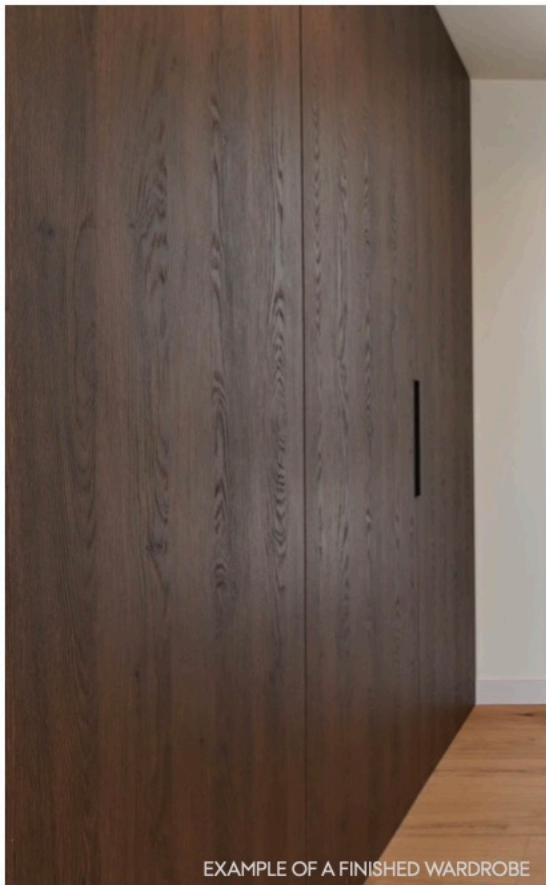

EXAMPLE OF DOORS - HEIGHT OF 2.40

Concealed hinge - Interior doors

Magnetic locking door - Interior doors

E EGGER

Cabinets - Exterior
ROBLE CHARLESTON MARRON OSCURO

Cabinets - Interior
CLAY GREY U727 ST9

Possibility to choose the colours of the cabinet doors.