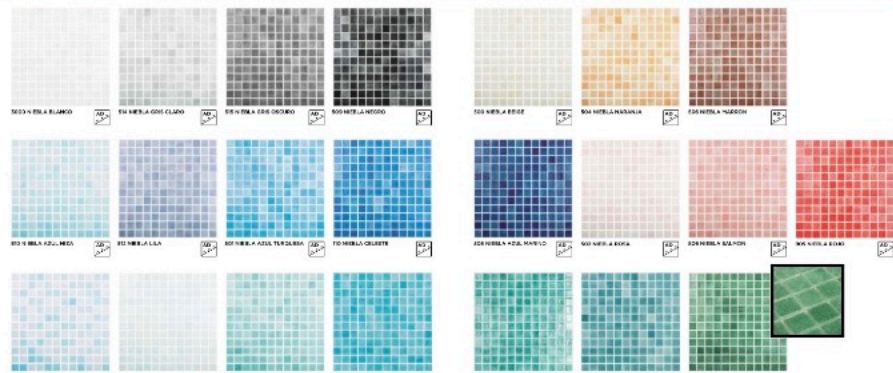

VENTILATION SYSTEM

Ventilation system of the house with mechanical extraction of the interior air through ducts from the kitchen and bathrooms to the chimney on the roof.

SWIMMING POOL EXAMPLE

Swimming pool mosaic - to choose from the catalogue - misty colours